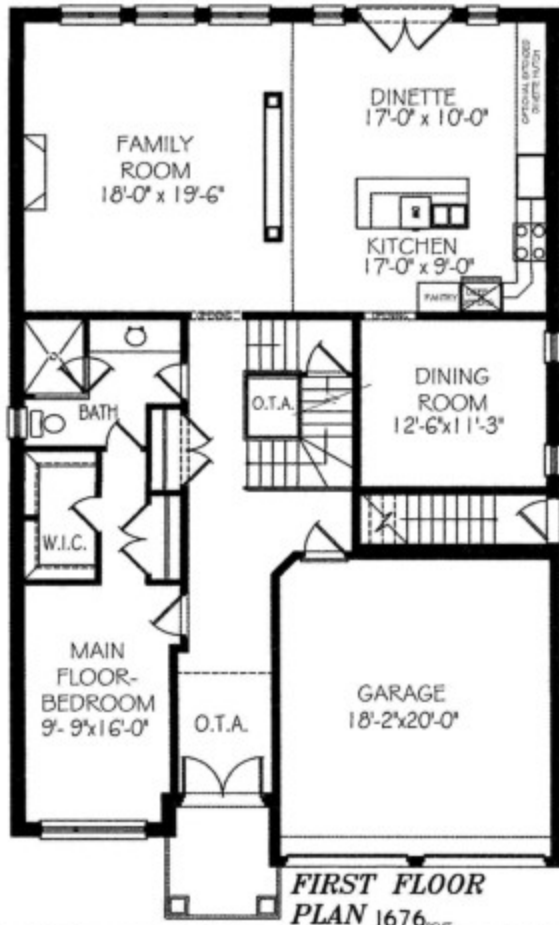

36'-10" X 61'-2"

Affordable Luxury Homes
Ancaster & Hamilton Locations
(905) 318-3800
www.scarletthomes.com

THE ARIZONA
3690 SQ FT.

INCLUDES 133 SQ FT. OPEN TO ABOVE & 41 SQ FT SIDE STAIRCASE

04/26/2023