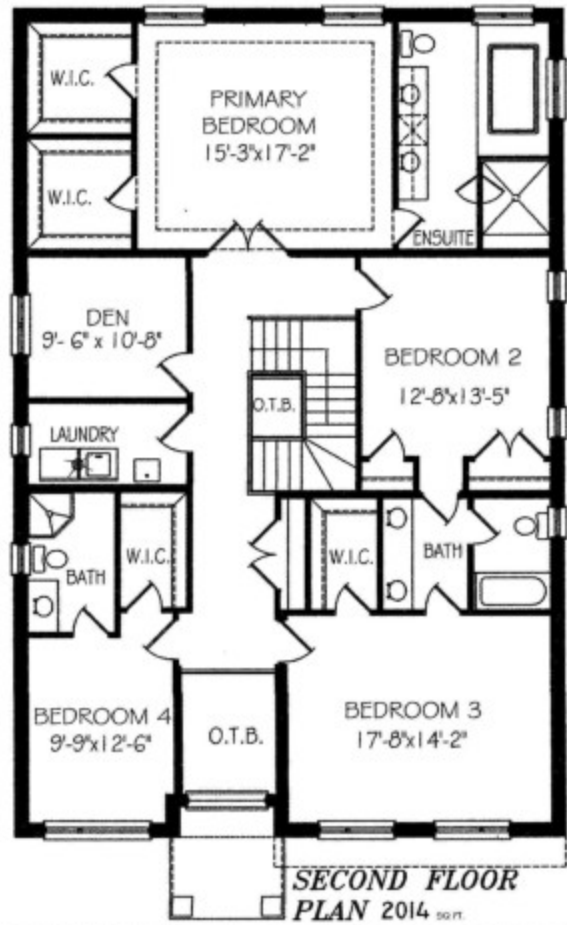

36'-10" X 61'-2"

Affordable Luxury Homes
Ancaster & Hamilton Locations
(905) 318-3800
www.scarletthomes.com

THE ARIZONA
3690 SQ FT.

INCLUDES 133 SQ FT. OPEN TO ABOVE & 41 SQ FT SIDE STAIRCASE

04/26/2023