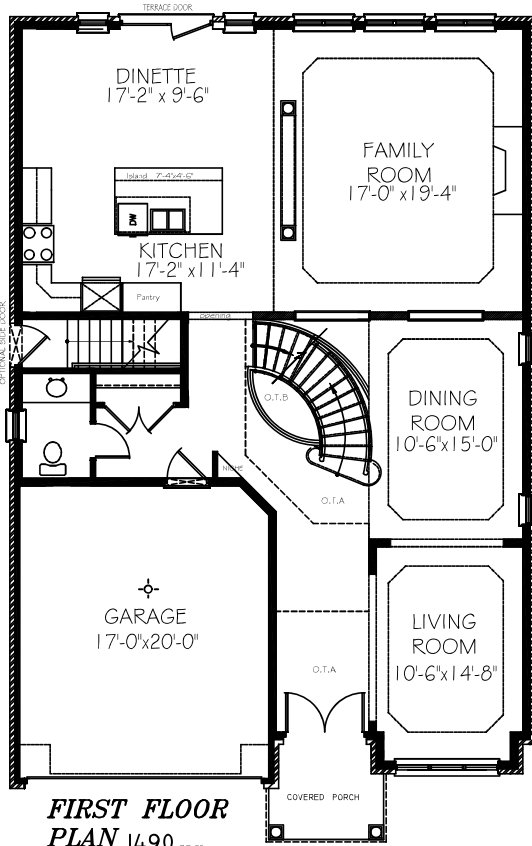

35'-10" X 56'-2"

Affordable Luxury Homes
Ancaster & Hamilton Locations
(905) 318-3800
www.scarletthomes.com

THE BEACHWOOD
3316 SQ FT.
INCLUDES 230 SQ FT. OPEN TO ABOVE

6/12/2023