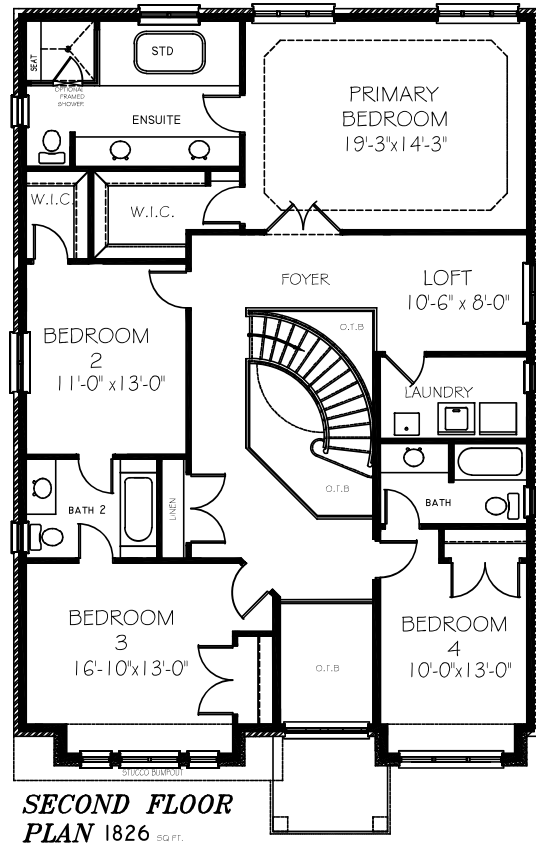

35'-10" X 56'-2"

Affordable Luxury Homes
Ancaster & Hamilton Locations
(905) 318-3800
www.scarletthomes.com

THE BEACHWOOD
3316 SQ FT.
INCLUDES 230 SQ FT. OPEN TO ABOVE

6/12/2023