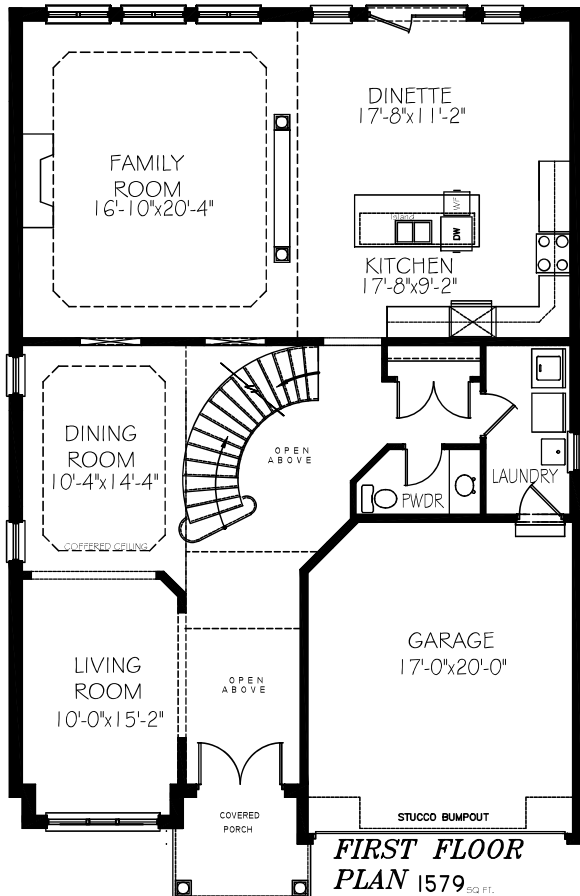

36'-0" X 57'-2"

Affordable Luxury Homes
Ancaster & Hamilton Locations
(905) 318-3800
www.scarletthomes.com

THE DAYTONA
3473 SQ FT.

INCLUDES 230 SQ FT. OPEN TO ABOVE