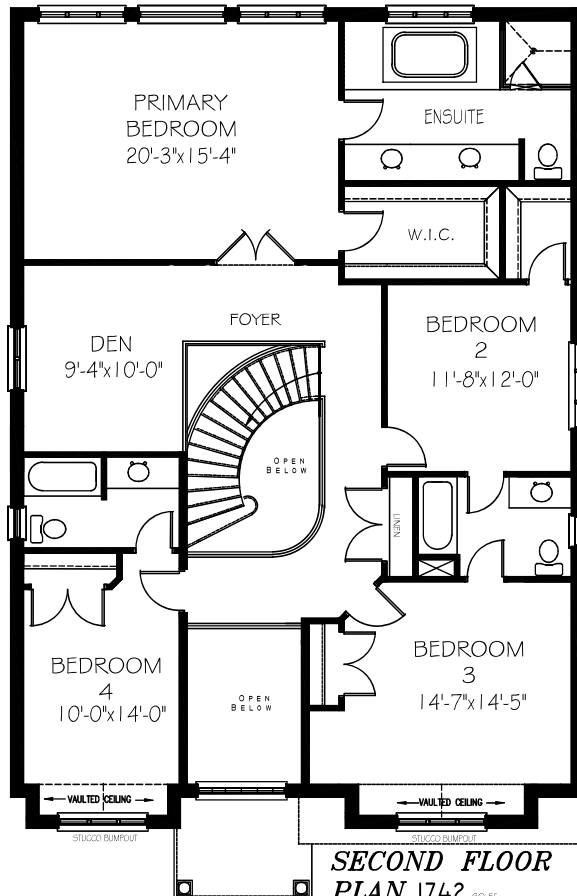

36'-0" X 57'-2"

Affordable Luxury Homes
Ancaster & Hamilton Locations
(905) 318-3800
www.scarletthomes.com

THE DAYTONA
3473 SQ FT.

INCLUDES 230 SQ FT. OPEN TO ABOVE