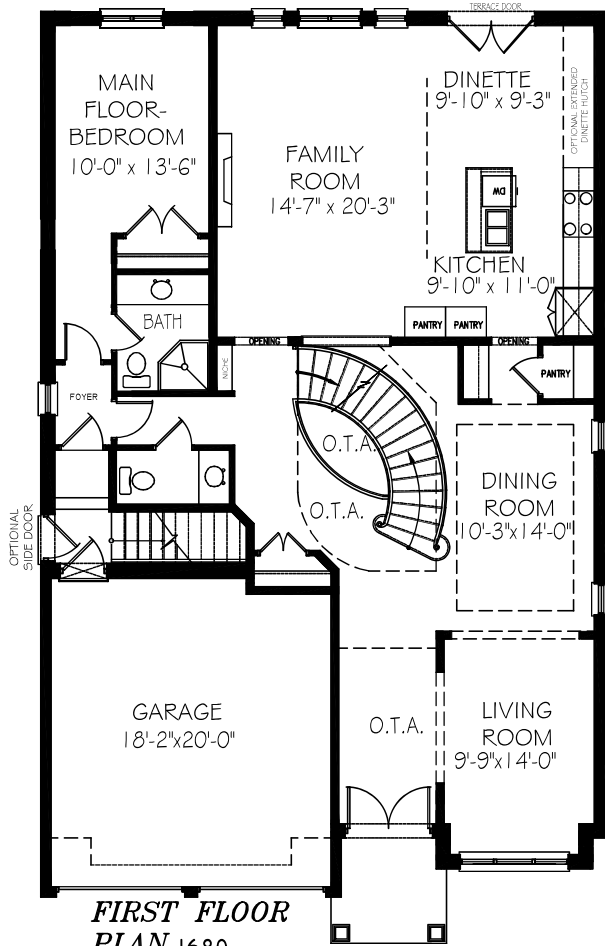

36'-10" X 60'-6"

Affordable Luxury Homes
Ancaster & Hamilton Locations
(905) 318-3800
www.scarletthomes.com
www.homeliferesults.com

THE DELAWARE
3696 SQ. FT.

INCLUDES 190 SQ. FT. OPEN TO ABOVE & 42 SQ. FT. SIDE STAIRCASE