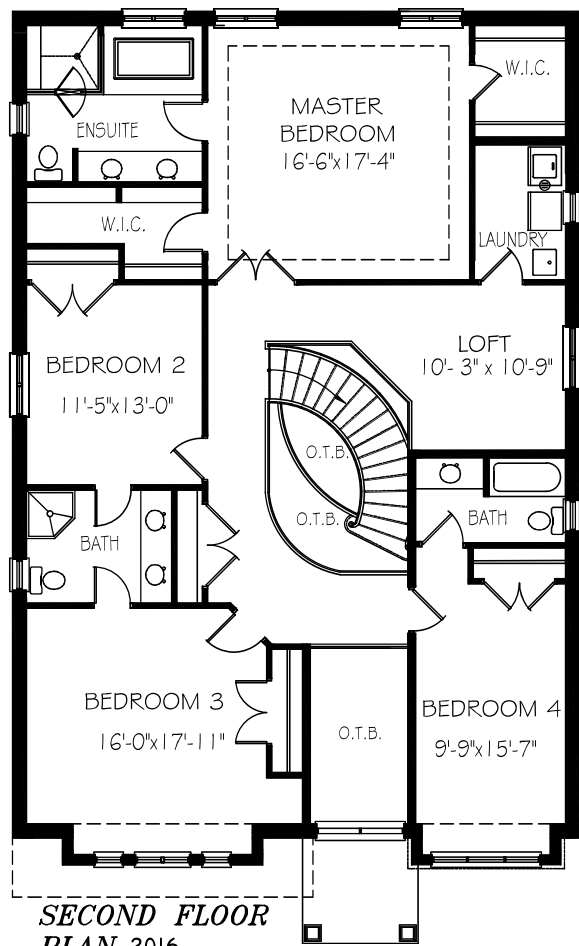

36'-10" X 60'-6"

Affordable Luxury Homes
Ancaster & Hamilton Locations
(905) 318-3800
www.scarletthomes.com
www.homeliferesults.com

THE DELAWARE
3696 SQ. FT.

INCLUDES 190 SQ. FT. OPEN TO ABOVE & 42 SQ. FT. SIDE STAIRCASE