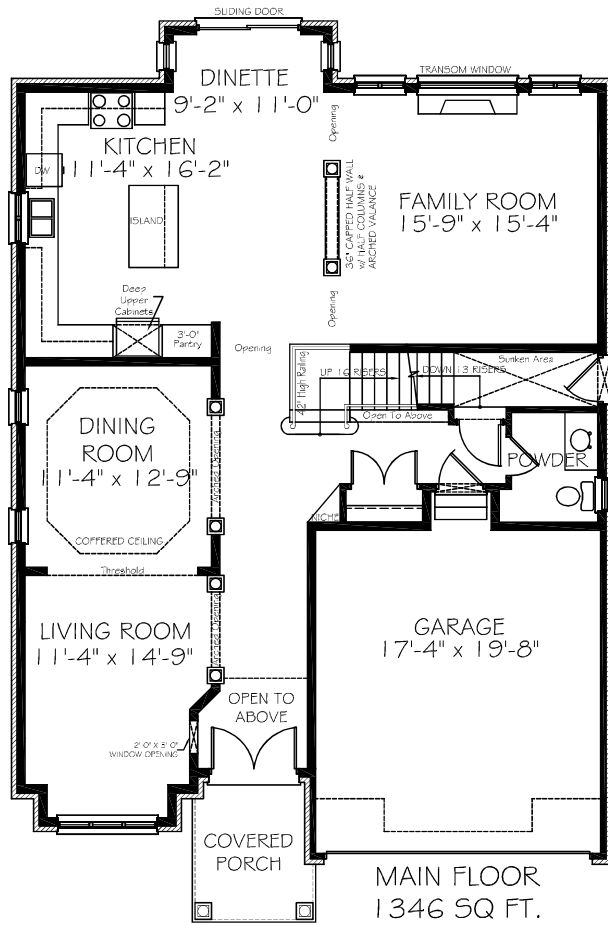

36'-6" x 54'-8"

Affordable Luxury Homes
Ancaster & Hamilton Locations
(905) 318-3800
www.scarletthomes.com
www.homeliferesults.com

THE ROCKPORT
2976 SQ. FT.
INCLUDES 34 SQ. FT. OPEN TO ABOVE