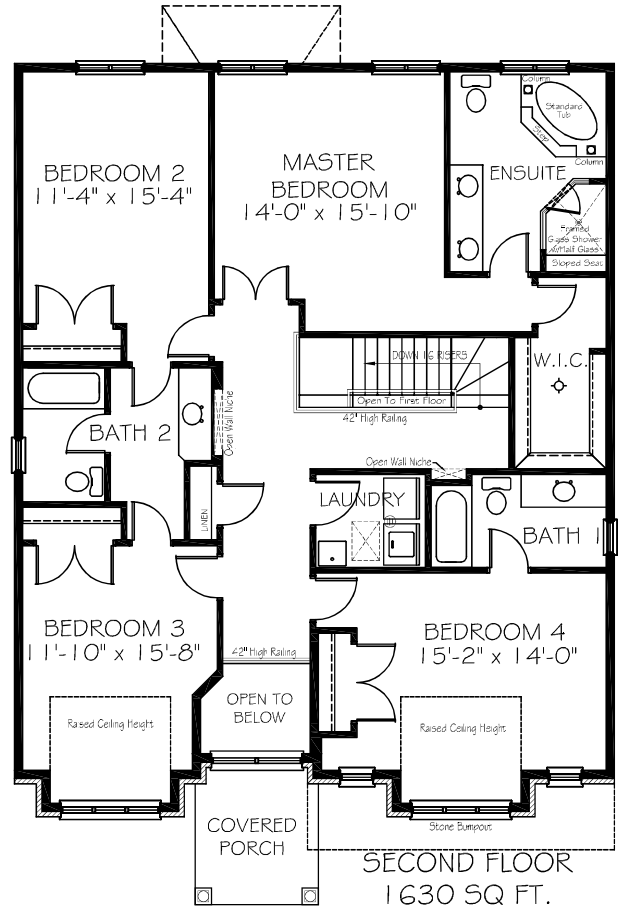

36'-6" x 54'-8"

Affordable Luxury Homes
Ancaster & Hamilton Locations
(905) 318-3800
www.scarletthomes.com
www.homeliferesults.com

THE ROCKPORT
2976 SQ. FT.
INCLUDES 34 SQ. FT. OPEN TO ABOVE